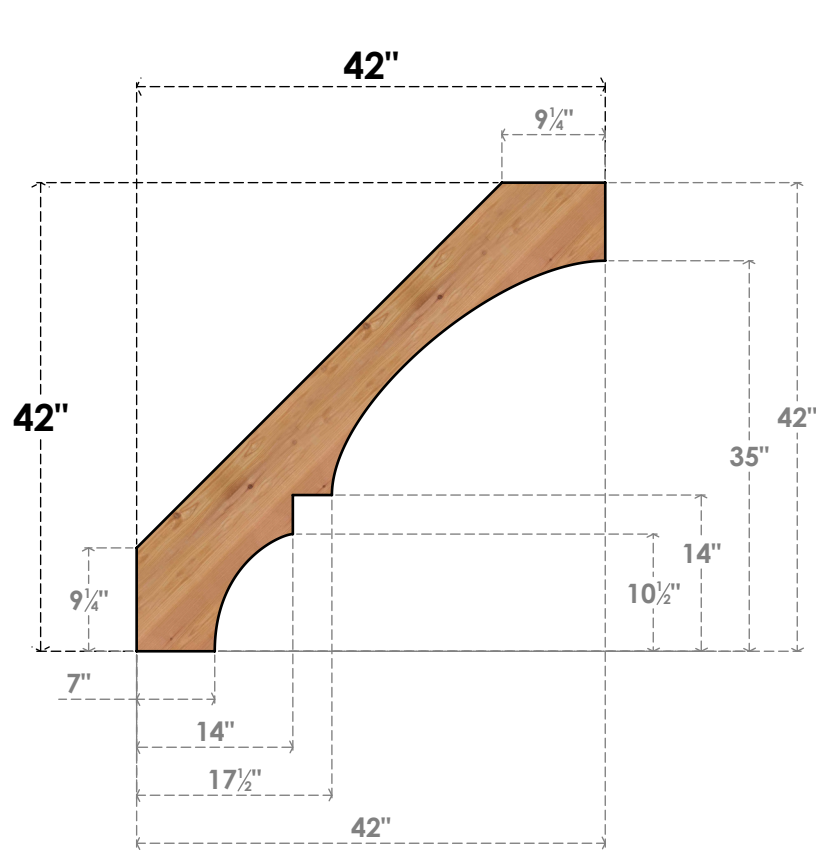

BRC06X42X42BOA00SWR

5 1/2"W X 42"D X 42"H BALBOA SMOOTH BRACE, WESTERN RED CEDAR

SIDE

FRONT

EKENA MILLWORK
 2300 WEST MAIN ST.
 CLARKSVILLE, TX 75426
 TOLL FREE: 866-607-0453
 WWW.EKENAMILLWORK.COM

NOTES

1. INSTALLATION TO BE COMPLETED IN ACCORDANCE WITH MANUFACTURER'S SPECIFICATIONS.
2. DRAWING MAY NOT BE TO SCALE
3. THIS DRAWING IS INTENDED FOR DESIGN AND PLANNING PURPOSES ONLY.
4. ALL INFORMATION CONTAINED HEREIN WAS CURRENT AT THE TIME OF DEVELOPMENT BUT MUST BE REVIEWED AND APPROVED BY THE PRODUCT MANUFACTURER TO BE CONSIDERED ACCURATE.
5. PRODUCTS ARE NOT KILN DRIED. THIS ITEM IS UNIQUE AND WILL CONTAIN THE NATURAL VARIATIONS THAT THE WOOD SPECIES OFFERS. THIS MAY RESULT IN VARIATIONS UP TO 1/4"