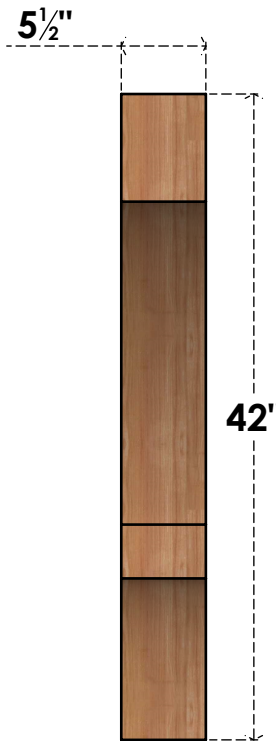

BRC06X42X42BOA00SWR

5 1/2"W X 42"D X 42"H BALBOA SMOOTH BRACE, WESTERN RED CEDAR

SIDE

FRONT

EKENA MILLWORK
 2300 WEST MAIN ST.
 CLARKSVILLE, TX 75426
 TOLL FREE: 866-607-0453
 WWW.EKENAMILLWORK.COM

NOTES

1. INSTALLATION TO BE COMPLETED IN ACCORDANCE WITH MANUFACTURER'S SPECIFICATIONS.
2. DRAWING MAY NOT BE TO SCALE
3. THIS DRAWING IS INTENDED FOR DESIGN AND PLANNING PURPOSES ONLY.
4. ALL INFORMATION CONTAINED HEREIN WAS CURRENT AT THE TIME OF DEVELOPMENT BUT MUST BE REVIEWED AND APPROVED BY THE PRODUCT MANUFACTURER TO BE CONSIDERED ACCURATE.
5. PRODUCTS ARE NOT KILN DRIED. THIS ITEM IS UNIQUE AND WILL CONTAIN THE NATURAL VARIATIONS THAT THE WOOD SPECIES OFFERS. THIS MAY RESULT IN VARIATIONS UP TO 1/4"